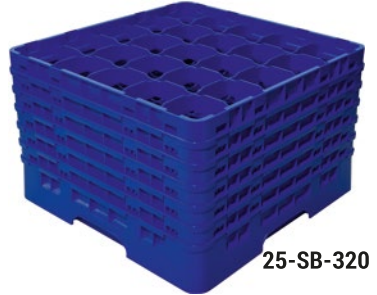

Bulaşık Makinesi Basketleri (Yeni Model)

Dishwasher Racks & Extenders (New Model)

CARTON SIZE: L: 510 mm W: 510 mm H: 700 mm

Kod Code	Açıklama Description	Maks. Bardak Yüksekliği Max Glass Heigh	Koli Adedi Case Pack
9-SB-92	9 Comp.Glass Rack	max. h: 92 mm Glass	5
9-SB-133	9 Comp.Glass Rack	max. h: 133 mm Glass	4
9-SB-174	9 Comp.Glass Rack	max. h: 174 mm Glass	3
9-SB-215	9 Comp.Glass Rack	max. h: 215 mm Glass	2
9-SB-257	9 Comp.Glass Rack	max. h: 257 mm Glass	2
9-SB-298	9 Comp.Glass Rack	max. h: 298 mm Glass	2

16-SB-92	16 Comp.Glass Rack	max. h: 92 mm Glass	5
16-SB-114 *	16 Comp.Glass Rack	max. h: 114 mm Glass	5
16-SB-133	16 Comp.Glass Rack	max. h: 133 mm Glass	4
16-SB-155 *	16 Comp.Glass Rack	max. h: 155 mm Glass	4
16-SB-174	16 Comp.Glass Rack	max. h: 174 mm Glass	3
16-SB-196 *	16 Comp.Glass Rack	max. h: 196 mm Glass	3
16-SB-215	16 Comp.Glass Rack	max. h: 215 mm Glass	2
16-SB-238 *	16 Comp.Glass Rack	max. h: 238 mm Glass	2
16-SB-257	16 Comp.Glass Rack	max. h: 257 mm Glass	2
16-SB-279 *	16 Comp.Glass Rack	max. h: 279 mm Glass	2
16-SB-298	16 Comp.Glass Rack	max. h: 298 mm Glass	2
16-SB-320 *	16 Comp.Glass Rack	max. h: 320 mm Glass	2

25-SB-92	25 Comp.Glass Rack	max. h: 92 mm glass	5
25-SB-114 *	25 Comp.Glass Rack	max. h: 114 mm glass	5
25-SB-133	25 Comp.Glass Rack	max. h: 133 mm glass	4
25-SB-155 *	25 Comp.Glass Rack	max. h: 155 mm glass	4
25-SB-174	25 Comp.Glass Rack	max. h: 174 mm glass	3
25-SB-196 *	25 Comp.Glass Rack	max. h: 196 mm glass	3
25-SB-215	25 Comp.Glass Rack	max. h: 215 mm glass	2
25-SB-238 *	25 Comp.Glass Rack	max. h: 238 mm glass	2
25-SB-257	25 Comp.Glass Rack	max. h: 257 mm glass	2
25-SB-279 *	25 Comp.Glass Rack	max. h: 279 mm glass	2
25-SB-298	25 Comp.Glass Rack	max. h: 298 mm glass	2
25-SB-320 *	25 Comp.Glass Rack	max. h: 320 mm glass	2

25-SB-320