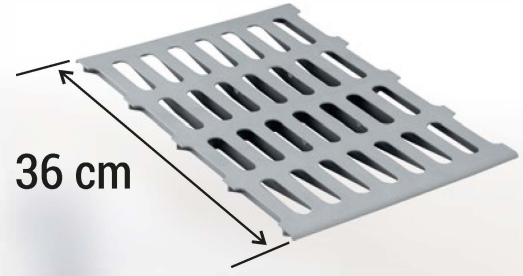

İstif Rafı Sistemleri (Demonte) Modular Shelving Systems