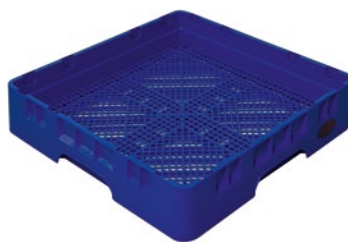

Code	: SCK-50
Product	: Regular Cutlery Rack
Color	: Blue
Dimensions (mm)	: 500x500x101 mm
Carton Size (6 pcs)	: 510x510x580 mm
Net Kg	: 10,320 kg
Gross Kg	: 11,320 kg