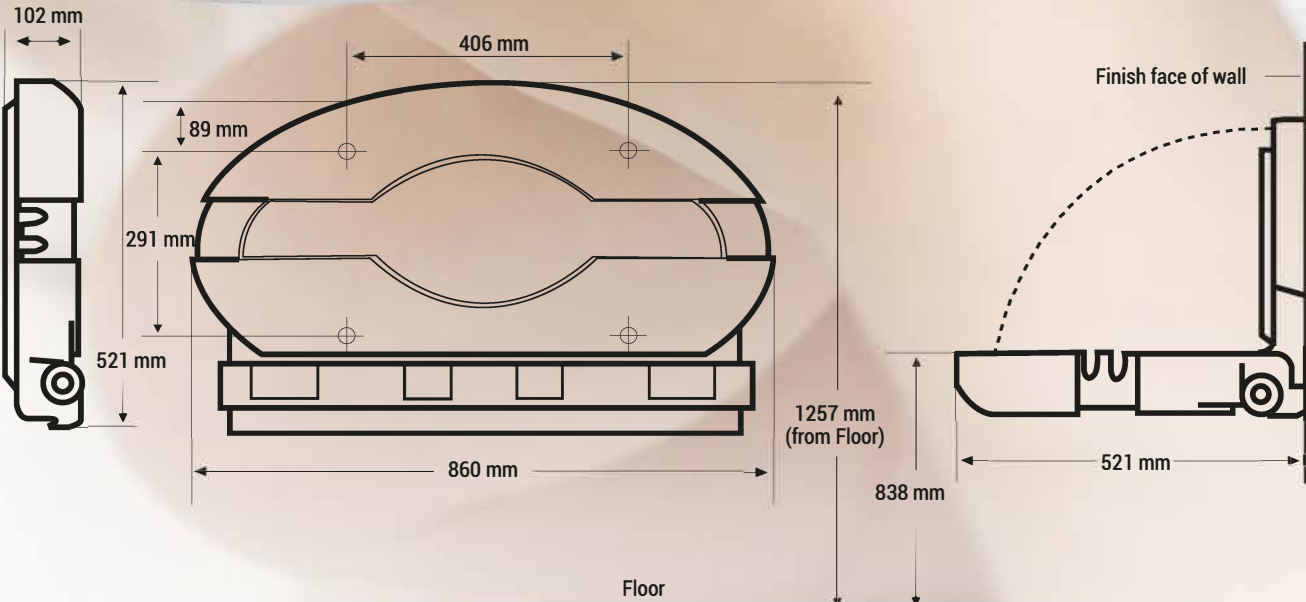

Bebe Altı Deęiřtirme Ünitesi Baby Changing Station

27

Özellikler / Features

- Duvara monte edilebilir.
- Geniř ve derin bebek yalıtımına sahiptir.
- Özel hidrolik sistemi sayesinde duvarda kapaęı kapalı vaziyette durur ve yer tasarrufu saęlar.
- Ebeveynlerin çanta ve benzeri eřyalan için askı bölümü vardır.
- Bebek güvenlięi için emniyet kemeri bulunmaktadır.
- Ürün antibakteriyel olup alerji yapmaz.
- Ön etiket bölümü firma logosu, marka gibi reklam alanı olarak kullanılabilir.

- Wall mounted
- Has a wide and deep laying space for the baby.
- Thanks to its hydraulic system, its cover can be closed on the wall saving the space in the room.
- It includes a hanging part. Parents can hang in it their bags and similar items.
- Includes safety belt for the baby.
- The product is antibacterial and absolutely harmless for babies not causing any allergies.
- Label space that can be used to advertise companies or brands.

Usage Areas

Has been designed to be used at restroom and bathroom of the public restrooms, shopping malls, health and industry associations, petrol stations, cafes and restaurants etc.

BAD-01

Ürün Kodu Code	BAD-01
Renkler Colors	Gri, Bej Grey, Beige
Boyutları Dimensions	L: 500xW: 860xH: 80 mm
Koli Boyutları Carton Size	L: 530xW: 880xH: 120 mm
Koli İçi Adedi Quantity	1 Adet/Pcs.
Net Aęırlığı Net Weight	7,90 Kg
Brüt Aęırlığı Gross Weight	8,40 Kg