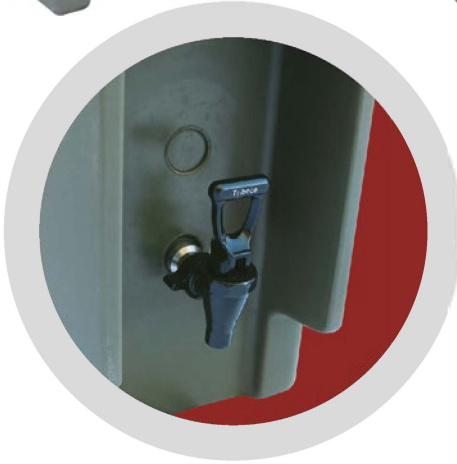

İzolasyonlu Sıvı Konteyner (İçi Paslanmaz Çelik)

Insulated Liquid Beverage Container (Inside Stainless Steel)

BC-23L

Özellikler / Features