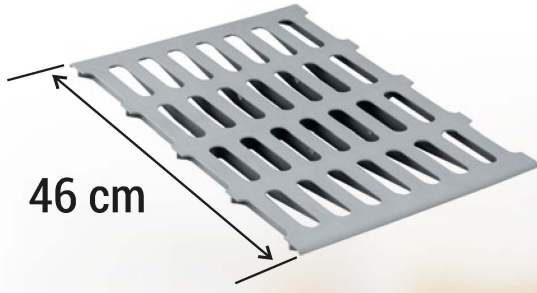

46 cm

İstif Rafı Sistemleri (Demonte) Modular Shelving Systems

CARTON SIZE: 480x200x1720 mm

H Tipi Raf (Derinlik 46 cm) / H Model Shelf (Depths 46 cm)

4 Katlı Çift Taraflı Ayaklı Model 4 Shelves Two Side Uprights

Ürün Kodu Code	Ürün Adı Product Name	Ölçüler Dimensions
TS-7046-H	Alüminyum Raf Demonte 4 Katlı Çift Ayaklı Modular Shelving System / Alu. Profile + ABS	700x460x1680
TS-8046-H	Alüminyum Raf Demonte 4 Katlı Çift Ayaklı Modular Shelving System / Alu. Profile + ABS	800x460x1680
TS-9046-H	Alüminyum Raf Demonte 4 Katlı Çift Ayaklı Modular Shelving System / Alu. Profile + ABS	900x460x1680
TS-100546-H	Alüminyum Raf Demonte 4 Katlı Çift Ayaklı Modular Shelving System / Alu. Profile + ABS	1005x460x1680
TS-110546-H	Alüminyum Raf Demonte 4 Katlı Çift Ayaklı Modular Shelving System / Alu. Profile + ABS	1105x460x1680
TS-120546-H	Alüminyum Raf Demonte 4 Katlı Çift Ayaklı Modular Shelving System / Alu. Profile + ABS	1205x460x1680
TS-130546-H	Alüminyum Raf Demonte 4 Katlı Çift Ayaklı Modular Shelving System / Alu. Profile + ABS	1305x460x1680
TS-14146-H	Alüminyum Raf Demonte 4 Katlı Çift Ayaklı Modular Shelving System / Alu. Profile + ABS	1410x460x1680
TS-15146-H	Alüminyum Raf Demonte 4 Katlı Çift Ayaklı Modular Shelving System / Alu. Profile + ABS	1510x460x1680
TS-16146-H	Alüminyum Raf Demonte 4 Katlı Çift Ayaklı Modular Shelving System / Alu. Profile + ABS	1610x460x1680
TS-17146-H	Alüminyum Raf Demonte 4 Katlı Çift Ayaklı Modular Shelving System / Alu. Profile + ABS	1710x460x1680