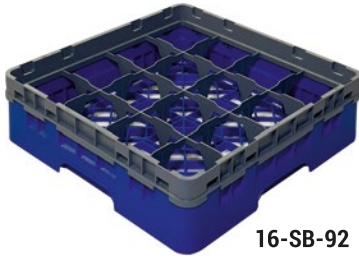

16-SB-92

16-SB-92	16 Comp.Glass Rack	max. h: 92 mm Glass	5
16-SB-114 *	16 Comp.Glass Rack	max. h: 114 mm Glass	5
16-SB-133	16 Comp.Glass Rack	max. h: 133 mm Glass	4
16-SB-155 *	16 Comp.Glass Rack	max. h: 155 mm Glass	4
16-SB-174	16 Comp.Glass Rack	max. h: 174 mm Glass	3
16-SB-196 *	16 Comp.Glass Rack	max. h: 196 mm Glass	3
16-SB-215	16 Comp.Glass Rack	max. h: 215 mm Glass	2
16-SB-238 *	16 Comp.Glass Rack	max. h: 238 mm Glass	2
16-SB-257	16 Comp.Glass Rack	max. h: 257 mm Glass	2
16-SB-279 *	16 Comp.Glass Rack	max. h: 279 mm Glass	2
16-SB-298	16 Comp.Glass Rack	max. h: 298 mm Glass	2
16-SB-320 *	16 Comp.Glass Rack	max. h: 320 mm Glass	2