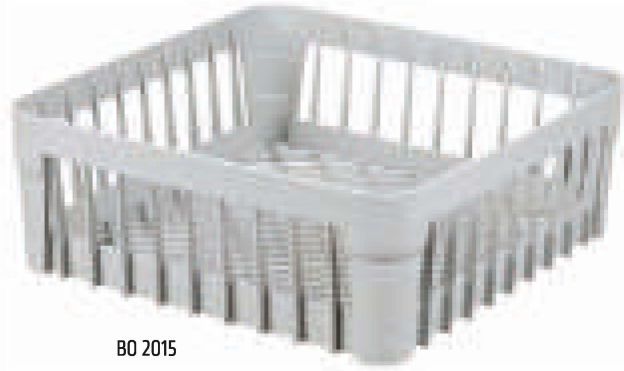

BO 2002

BO 2008

BO 2000

BO 2003

BO 2015

Gastronorm Ürünler Gastronorm Products

Kod/Code	Ebat/Size/mm	Koli içi adedi/ Pcs. in a box
BO 211	214x415x150 H	15
BO 2000	500x500x100 H	6
BO 2001	500x500x75 H	10
BO 2002	500x500x100 H	6
BO 2003	500x500x100 H	6
BO 2004	500x500x125 H	10
BO 2005	500x500x125 H	10
BO 2006	500x500x125 H	10
BO 2007	500x500x125 H	10
BO 2008	500x500x100 H	6
BO 2010	500x500x40H	15
BO 2015	400x400x150 H.	8
BO 2016	Ø 106x125 H.	24