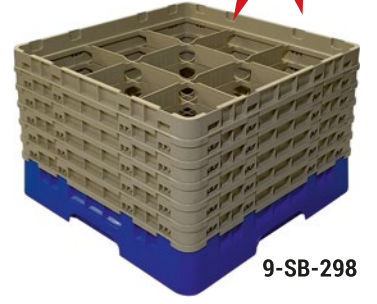

Bulaşık Makinesi Basketleri (Yeni Model)

Dishwasher Racks & Extenders (New Model)

CARTON SIZE: L: 510 mm W: 510 mm H: 700 mm

9-SB-92

Kod Code	Açıklama Description	Maks. Bardak Yüksekliği Max Glass Heigh	Koli Adedi Case Pack
9-SB-92	9 Comp.Glass Rack	max. h: 92 mm Glass	5
9-SB-133	9 Comp.Glass Rack	max. h: 133 mm Glass	4
9-SB-174	9 Comp.Glass Rack	max. h: 174 mm Glass	3
9-SB-215	9 Comp.Glass Rack	max. h: 215 mm Glass	2
9-SB-257	9 Comp.Glass Rack	max. h: 257 mm Glass	2
9-SB-298	9 Comp.Glass Rack	max. h: 298 mm Glass	2