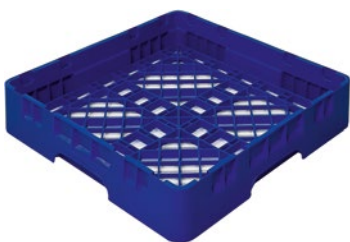

25Y4

25Y5

16Y5	16 Comp. Half Drop Stemware Extender	12
25Y5	25 Comp. Half Drop Stemware Extender	12
36Y5	36 Comp. Half Drop Stemware Extender	12

36Y5

SY-3	Open Extender	12
------	---------------	----

SKK-50	Rack Cover for Full Size	Grey	500x500x24 mm
--------	--------------------------	------	---------------