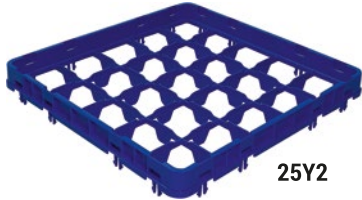

9Y1

25Y2

9Y2	9 Comp. Half Drop Extender	12
16Y2	16 Comp. Half Drop Extender	12
25Y2	25 Comp. Half Drop Extender	12
36Y2	36 Comp. Half Drop Extender	12
49Y2	49 Comp. Half Drop Extender	12