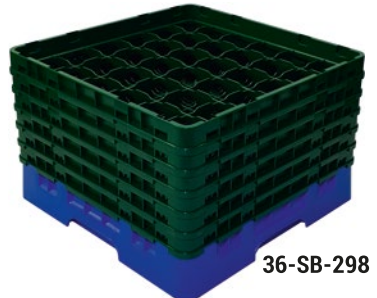

Bulaşık Makinesi Basketleri (Yeni Model)

Dishwasher Racks & Extenders (New Model)

CARTON SIZE: L: 510 mm W: 510 mm H: 700 mm

Kod Code	Açıklama Description	Maks. Bardak Yüksekliği Max Glass Heigh	Koli Adedi Case Pack
9-SB-92	9 Comp.Glass Rack	max. h: 92 mm Glass	5
9-SB-133	9 Comp.Glass Rack	max. h: 133 mm Glass	4
9-SB-174	9 Comp.Glass Rack	max. h: 174 mm Glass	3
9-SB-215	9 Comp.Glass Rack	max. h: 215 mm Glass	2
9-SB-257	9 Comp.Glass Rack	max. h: 257 mm Glass	2
9-SB-298	9 Comp.Glass Rack	max. h: 298 mm Glass	2

16-SB-92	16 Comp.Glass Rack	max. h: 92 mm Glass	5
16-SB-114 *	16 Comp.Glass Rack	max. h: 114 mm Glass	5
16-SB-133	16 Comp.Glass Rack	max. h: 133 mm Glass	4
16-SB-155 *	16 Comp.Glass Rack	max. h: 155 mm Glass	4
16-SB-174	16 Comp.Glass Rack	max. h: 174 mm Glass	3
16-SB-196 *	16 Comp.Glass Rack	max. h: 196 mm Glass	3
16-SB-215	16 Comp.Glass Rack	max. h: 215 mm Glass	2
16-SB-238 *	16 Comp.Glass Rack	max. h: 238 mm Glass	2
16-SB-257	16 Comp.Glass Rack	max. h: 257 mm Glass	2
16-SB-279 *	16 Comp.Glass Rack	max. h: 279 mm Glass	2
16-SB-298	16 Comp.Glass Rack	max. h: 298 mm Glass	2
16-SB-320 *	16 Comp.Glass Rack	max. h: 320 mm Glass	2

25-SB-92	25 Comp.Glass Rack	max. h: 92 mm glass	5
25-SB-114 *	25 Comp.Glass Rack	max. h: 114 mm glass	5
25-SB-133	25 Comp.Glass Rack	max. h: 133 mm glass	4
25-SB-155 *	25 Comp.Glass Rack	max. h: 155 mm glass	4
25-SB-174	25 Comp.Glass Rack	max. h: 174 mm glass	3
25-SB-196 *	25 Comp.Glass Rack	max. h: 196 mm glass	3
25-SB-215	25 Comp.Glass Rack	max. h: 215 mm glass	2
25-SB-238 *	25 Comp.Glass Rack	max. h: 238 mm glass	2
25-SB-257	25 Comp.Glass Rack	max. h: 257 mm glass	2
25-SB-279 *	25 Comp.Glass Rack	max. h: 279 mm glass	2
25-SB-298	25 Comp.Glass Rack	max. h: 298 mm glass	2
25-SB-320 *	25 Comp.Glass Rack	max. h: 320 mm glass	2