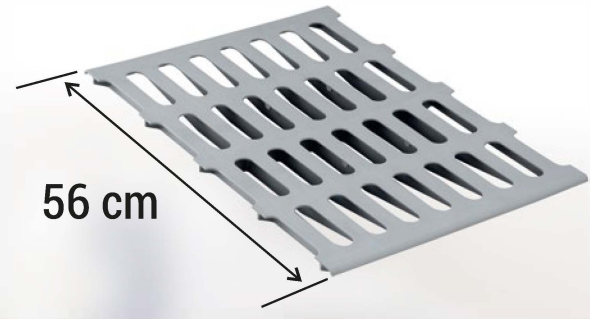

İstif Rafı Sistemleri (Demonte) Modular Shelving Systems

CARTON SIZE: 590x200x1720 mm

H Tipi Raf (Derinlik 56 cm) / H Model Shelf (Depths 56 cm)